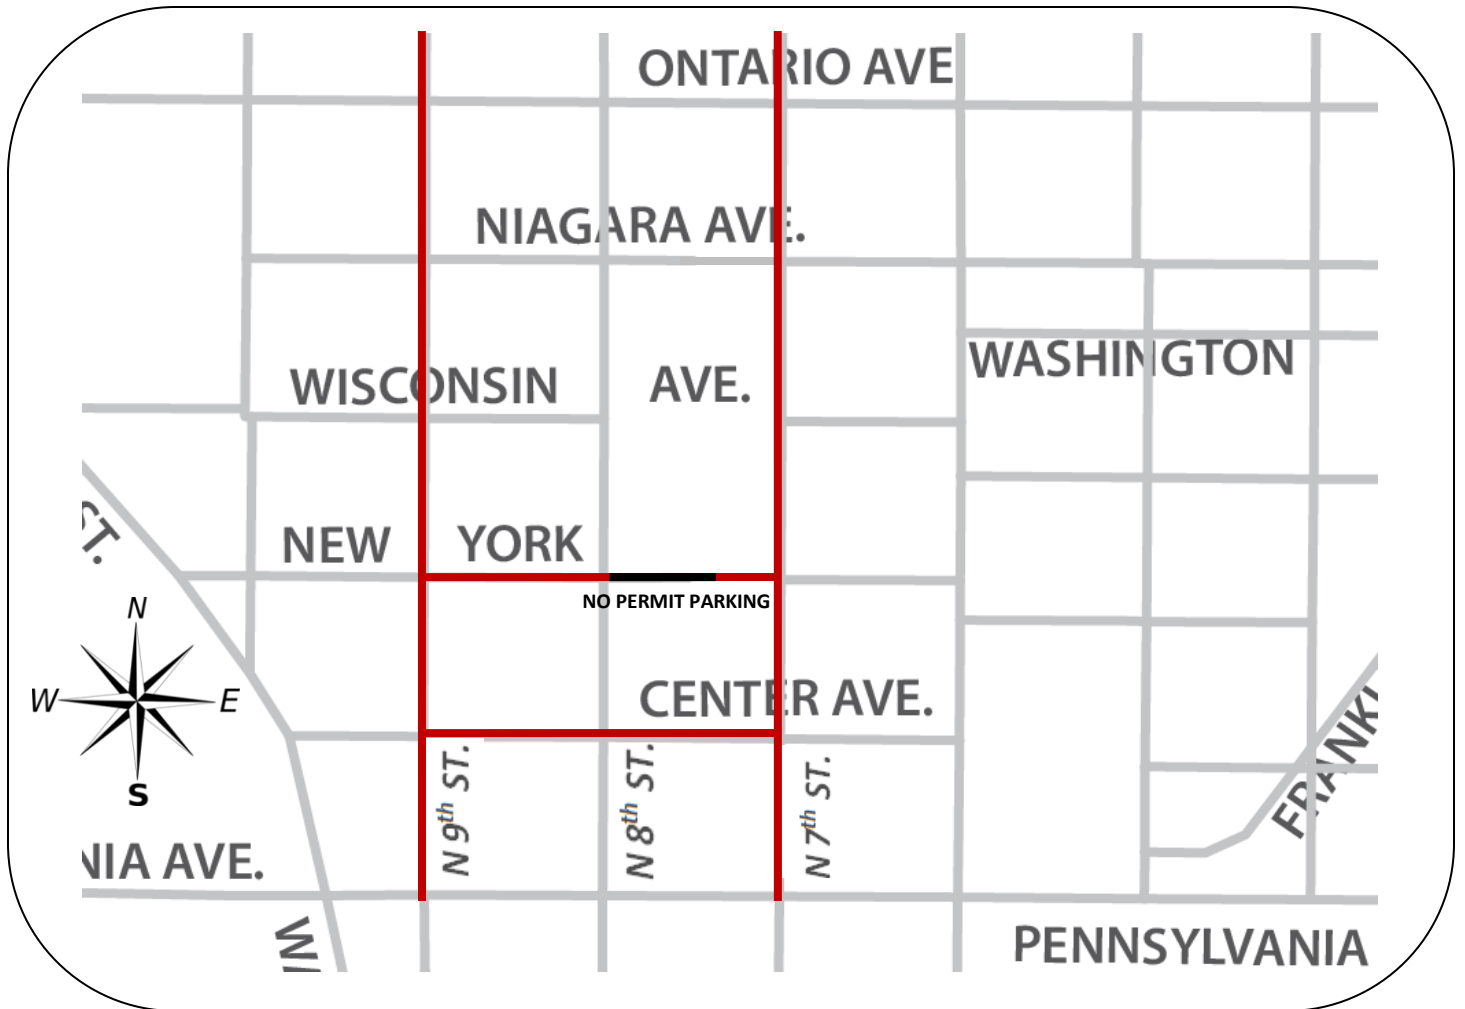

SHEBOYGAN PARKING UTILITY AT YOUR SERVICE

“On-Street” Parking
Options Downtown

Parking Rates:

	<u>COSTS</u>	<u>LOCATIONS</u>
On-Street	\$22/month	Blocks highlighted by red line in map above and includes N 7 th Street, N 9 th Street and New York Ave and Center Ave between N 7 th and N 9 th Streets.

Parking Notes:

- **On-Street Parking:** Customers may park in any metered stall (unless designated otherwise) on a first-come basis. Only stalls with a parking meter are considered public parking stalls. Billing is done quarterly.
- **For more information,** or to check on availability, please contact Ann at 459-3285. To purchase an on-street permit, please visit Ann at the Shoreline Metro Transit Office located inside the Bus Transfer Station at 828 Pennsylvania Ave.